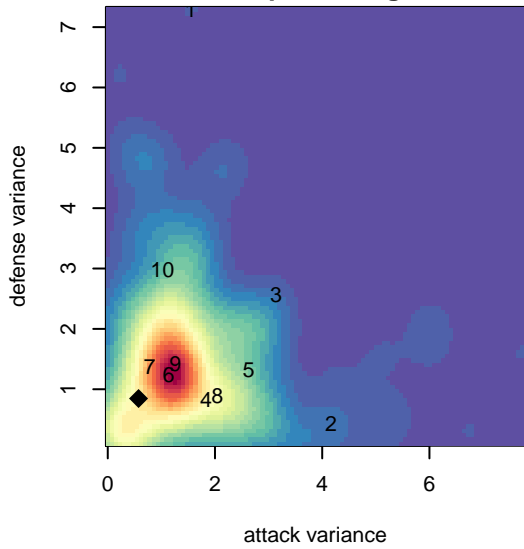

# Rogue Valley Timbers White G02

Rogue Valley SC  
 Medford, OR  
 G02 total strength=1121  
 attack=1.96 defense=4.74  
 spr league = PTT Win G02 Div 1 White

alt names used:  
 Rogue Valley Timbers 02G White  
 RV Timbers 02G White

Venues played:  
 2017 Portland Winter Showcase U16  
 2017 PTT Winter G02 Division 1 White

**Rogue Valley Timbers White G02**  
 Dots are actual minus expected GF (blue circles) and GA (red triangles).  
 Blue line is smoothed change in attack strength. Red is smoothed change in defense strength.

**attack and defense variance (black dot)  
relative to other teams  
and top 10 in region**

**attack and defense rating  
relative to others at age  
and all opponents in last 13 months**

**Performance relative to 13 month average**