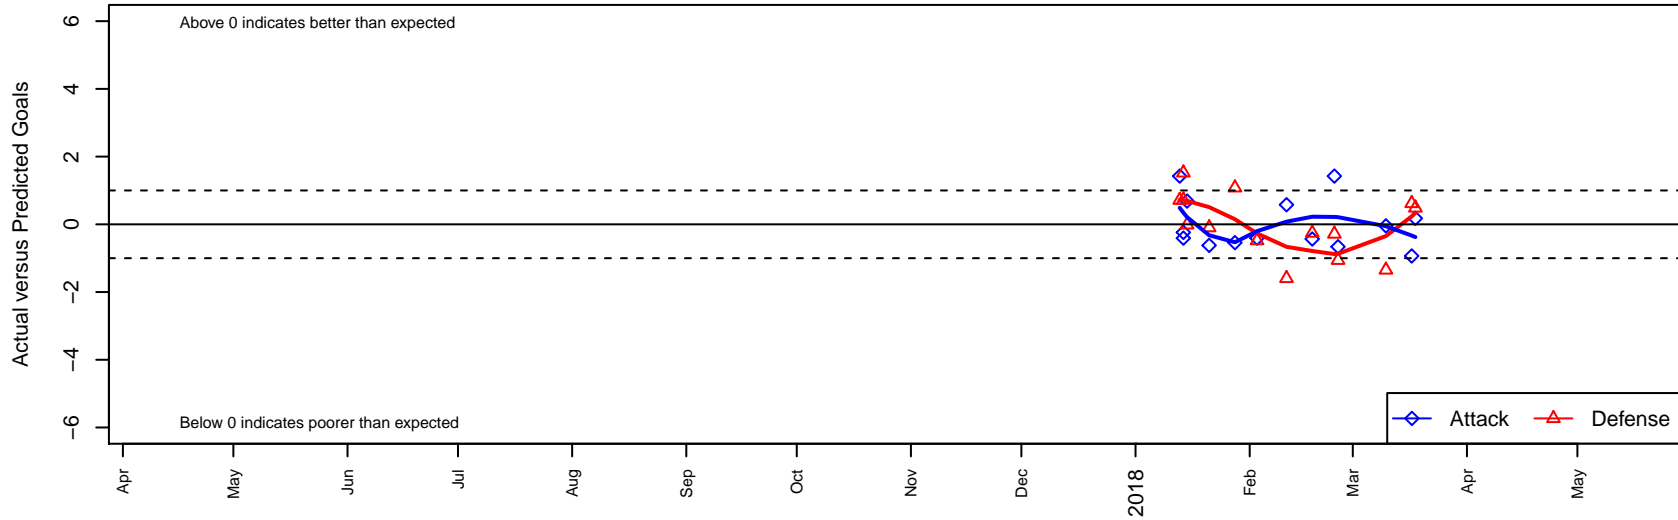

# Rogue Valley Timbers White G02

Rogue Valley SC  
 Medford, OR  
 G02 total strength=1121  
 attack=1.96 defense=4.74  
 spr league = PTT Win G02 Div 1 White

alt names used:  
 Rogue Valley Timbers 02G White  
 RV Timbers 02G White

Venues played:  
 2017 Portland Winter Showcase U16  
 2017 PTT Winter G02 Division 1 White

**Rogue Valley Timbers White G02**  
 Dots are actual minus expected GF (blue circles) and GA (red triangles).  
 Blue line is smoothed change in attack strength. Red is smoothed change in defense strength.

**attack and defense variance (black dot)  
relative to other teams  
and top 10 in region**

**attack and defense rating  
relative to others at age  
and all opponents in last 13 months**

**Performance relative to 13 month average**