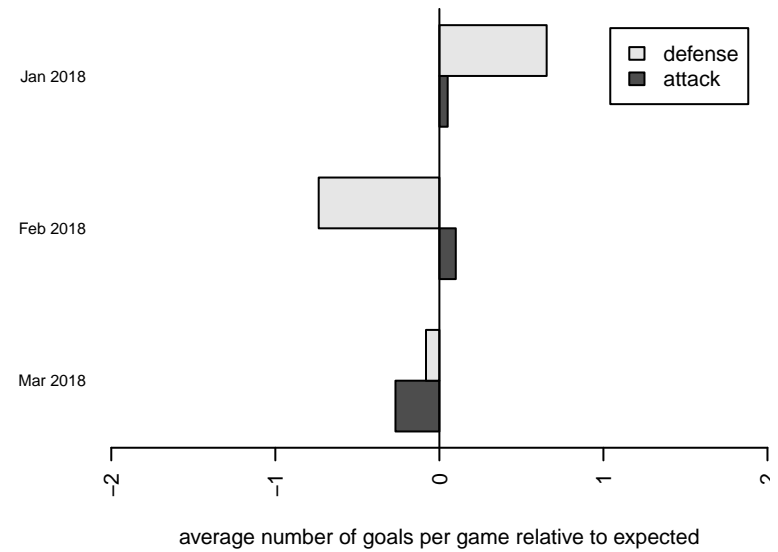

Performance relative to 13 month average