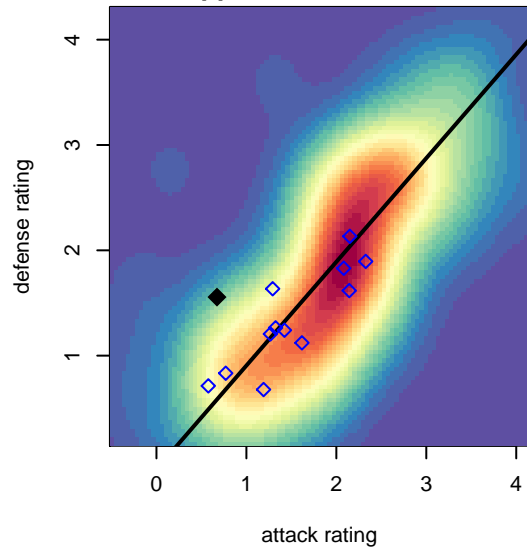

# Rogue Valley Timbers White G02

Rogue Valley SC  
 Medford, OR  
 G02 total strength=1121  
 attack=1.96 defense=4.74  
 spr league = PTT Win G02 Div 1 White

alt names used:  
 Rogue Valley Timbers 02G White  
 RV Timbers 02G White

Venues played:  
 2017 Portland Winter Showcase U16  
 2017 PTT Winter G02 Division 1 White

**Rogue Valley Timbers White G02**  
 Dots are actual minus expected GF (blue circles) and GA (red triangles).  
 Blue line is smoothed change in attack strength. Red is smoothed change in defense strength.

**attack and defense variance (black dot)  
relative to other teams  
and top 10 in region**

**attack and defense rating  
relative to others at age  
and all opponents in last 13 months**

**Performance relative to 13 month average**