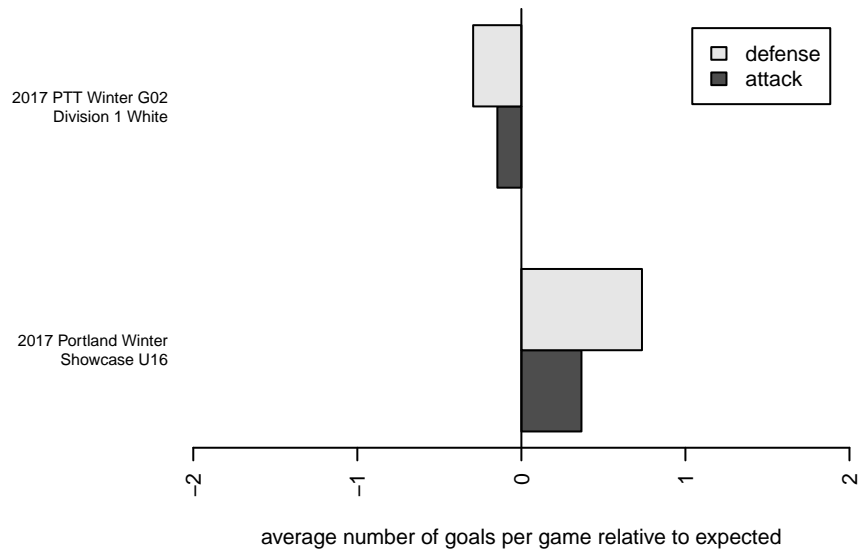

# Rogue Valley Timbers White G02

Rogue Valley SC  
 Medford, OR  
 G02 total strength=1121  
 attack=1.96 defense=4.74  
 spr league = PTT Win G02 Div 1 White

alt names used:  
 Rogue Valley Timbers 02G White  
 RV Timbers 02G White

Venues played:  
 2017 Portland Winter Showcase U16  
 2017 PTT Winter G02 Division 1 White

**Rogue Valley Timbers White G02**  
 Dots are actual minus expected GF (blue circles) and GA (red triangles).  
 Blue line is smoothed change in attack strength. Red is smoothed change in defense strength.

**attack and defense variance (black dot)  
relative to other teams  
and top 10 in region**

**attack and defense rating  
relative to others at age  
and all opponents in last 13 months**

**Performance relative to 13 month average**